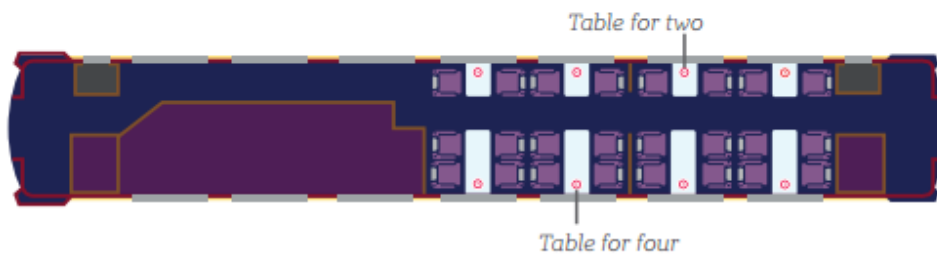

CARRIAGE PLAN

42 Seater Car, rest room at each end of carriage.

24 Seater Car, Duart Carriage, rest room at each end of carriage.